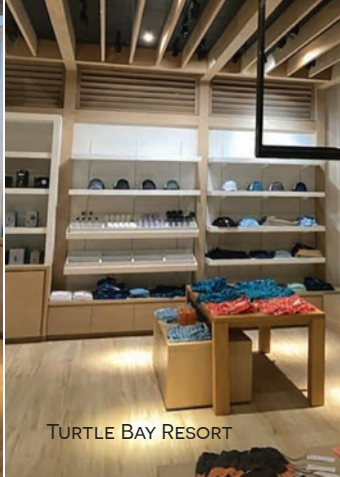

CITY CLUB APARTMENTS

MILLWORK

TURTLE BAY RESORT

TURTLE BAY RESORT

KIMPTON MONACO CHICAGO

FINISHES

DELIVERY & INSTALLATION

A white delivery truck is parked on a city street. The side of the truck features large, bold, black text. The word 'CLIX' is the largest, with 'DIRECT' in a smaller, sans-serif font to its right. Below this, the text 'CUSTOM HOSPITALITY FURNISHINGS' is written in a smaller, all-caps sans-serif font, separated from the text above by a thin horizontal line. Below that, 'MADE IN USA' is written in a large, bold, all-caps sans-serif font, also separated by a thin horizontal line. At the bottom, the phrase 'by American Hands' is written in a black, cursive script font. The truck is parked in front of a building with a decorative balcony. The entire image is framed by a black border.