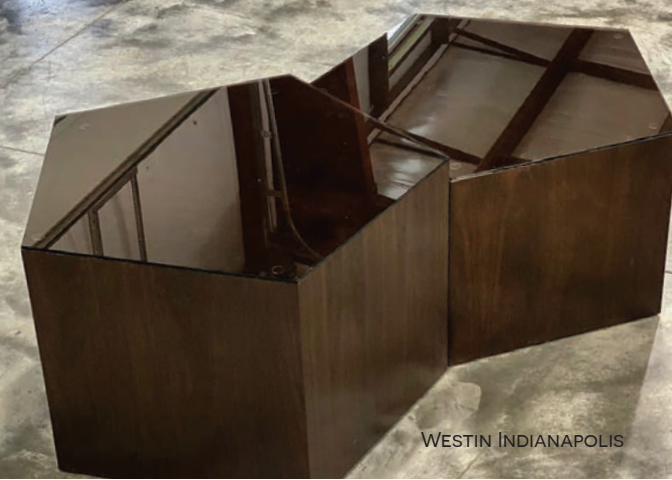

HYATT PLACE CHICAGO

METAL

A round white table with a black and gold metal base. The table is set on a concrete floor. The base consists of a central black column with a gold-colored section at the bottom, supported by four gold-colored legs.

THRIVE PIKE MONTVALE

MCGREGOR SQUARE

COLUMBUS CREW STADIUM

TABLES

HOTEL MARCEL

WESTIN INDIANAPOLIS

KIMPTON MONACO DC

FOOT
LEVELERS