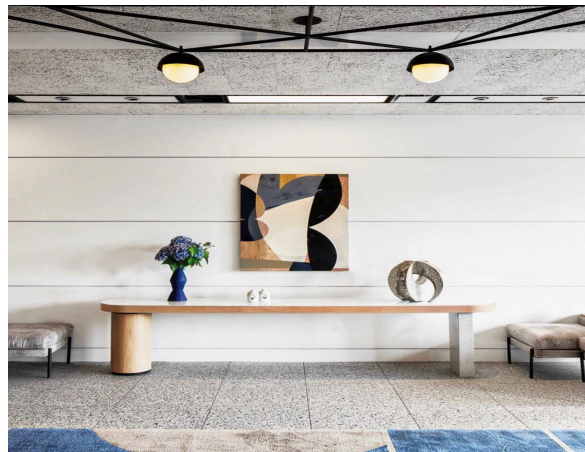

## PROJECT REFERENCES

CIX Direct serves the hospitality industry providing custom case goods, restaurant seating and tables, upholstered goods and architectural millwork. Working with salt of the earth craftsmen in the heart of Ohio, CIX Direct specializes in combining many different raw materials to meet your design specifications. Whether you are looking for a hotel lobby, guest room furniture, or restaurant needs, custom is what we do best. We will work side by side with the design team, the purchaser, and logistics to ensure the design intent is realized, the budget is met, and the project arrives on time. "Coming together is a beginning, staying together is progress, and working together is success." - Henry Ford