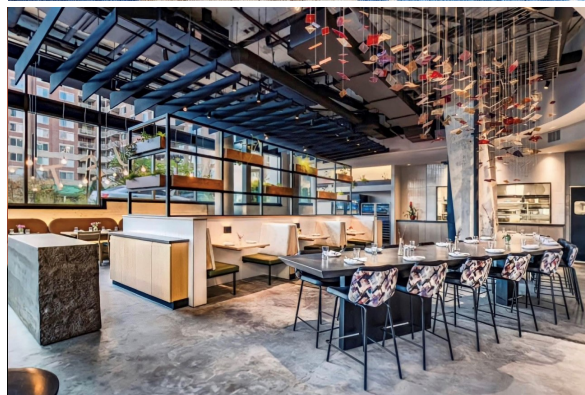

## PROJECT REFERENCES

CIX Direct serves the hospitality industry providing custom case goods, restaurant seating and tables, upholstered goods and architectural millwork. Working with salt of the earth craftsmen in the heart of Ohio, CIX Direct specializes in combining many different raw materials to meet your design specifications. Whether you are looking for a hotel lobby, guest room furniture, or restaurant needs, custom is what we do best. We will work side by side with the design team, the purchaser, and logistics to ensure the design intent is realized, the budget is met, and the project arrives on time. "Coming together is a beginning, staying together is progress, and working together is success." - Henry Ford